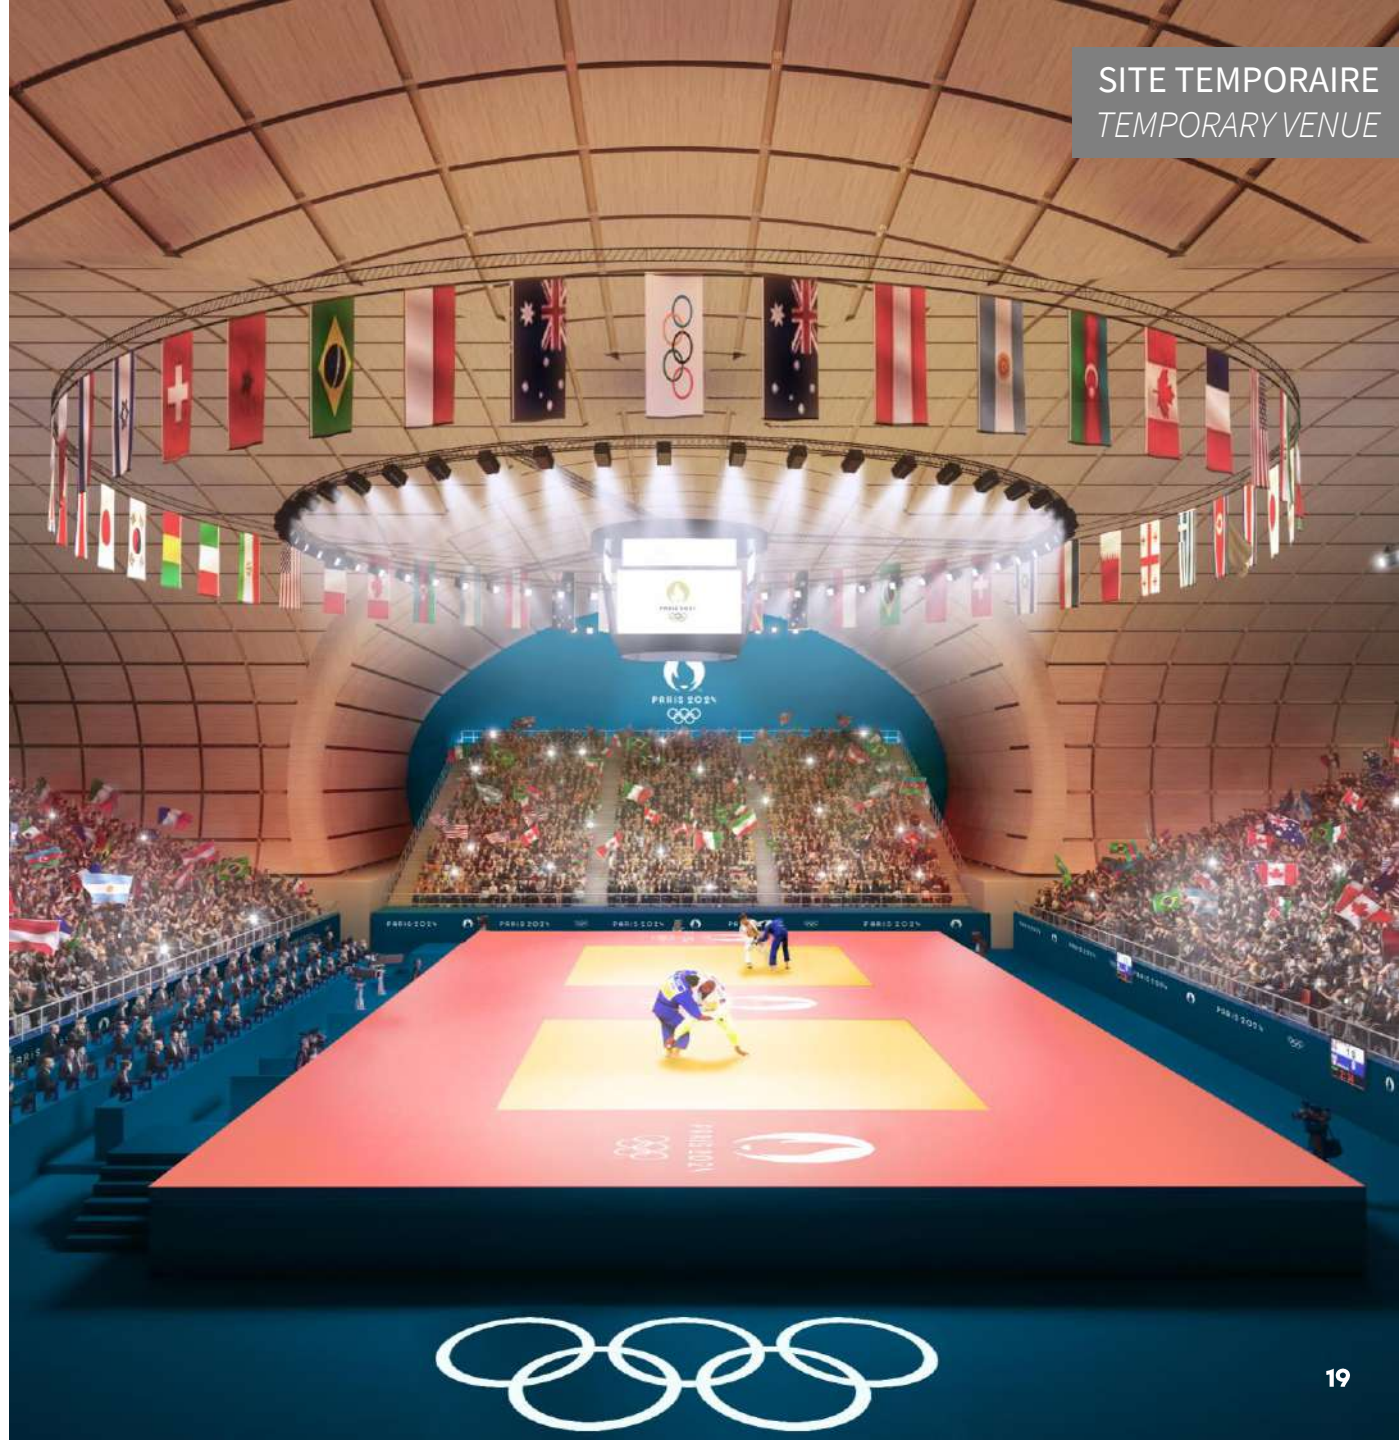

## CHAMP DE MARS ARENA

CDM

Judo  
Judo

Lutte  
Wrestling

Para Judo  
Para Judo

Rugby  
Fauteuil  
Wheelchair  
Rugby

8 356 sièges – 8,356 seats

11 km du Village Olympique et  
Paralympique – 11 km from the  
Olympic and Paralympic Village