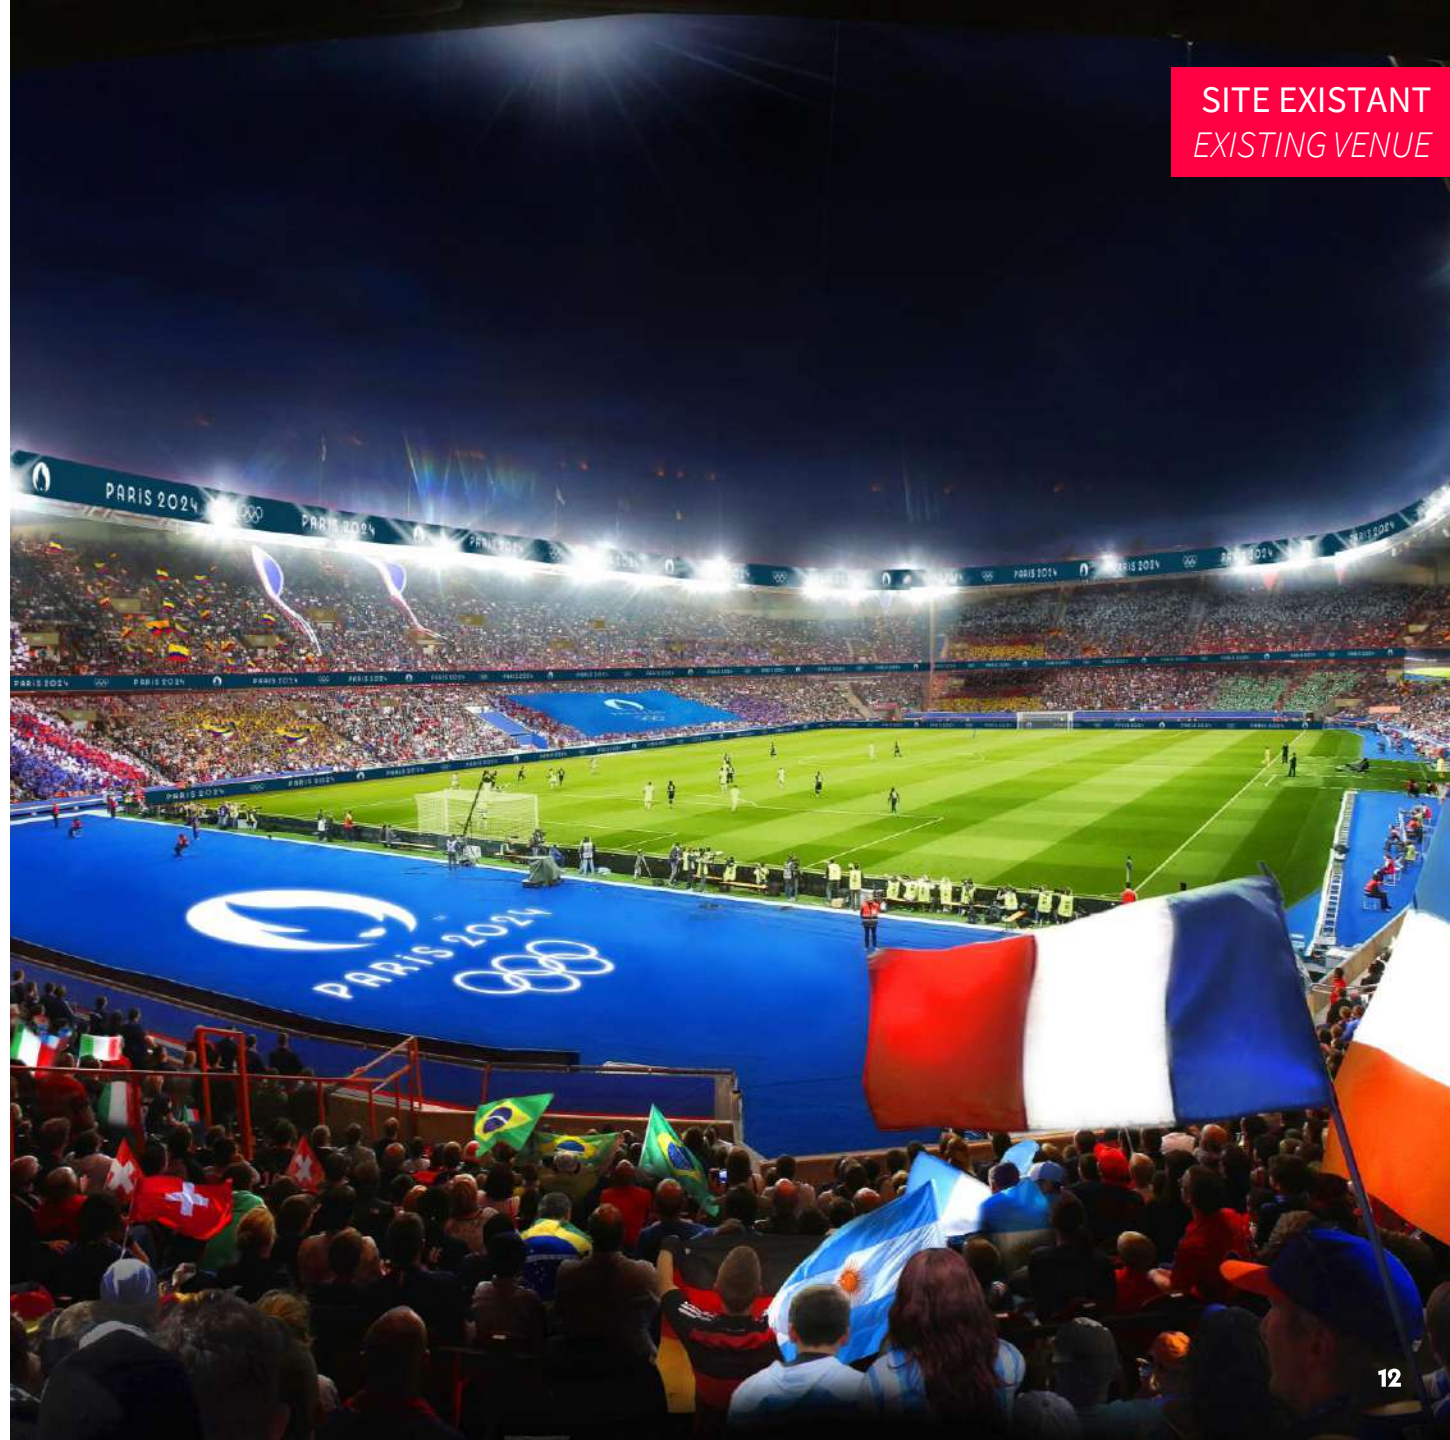

# STADE PIERRE DE COUBERTIN

PIERRE DE COUBERTIN  
STADIUM

PDC

Goalball  
Goalball

3 466 sièges – 3.466 seats

15 km du Village Paralympique –  
15 km from the Paralympic Village

SITE EXISTANT  
EXISTING VENUE